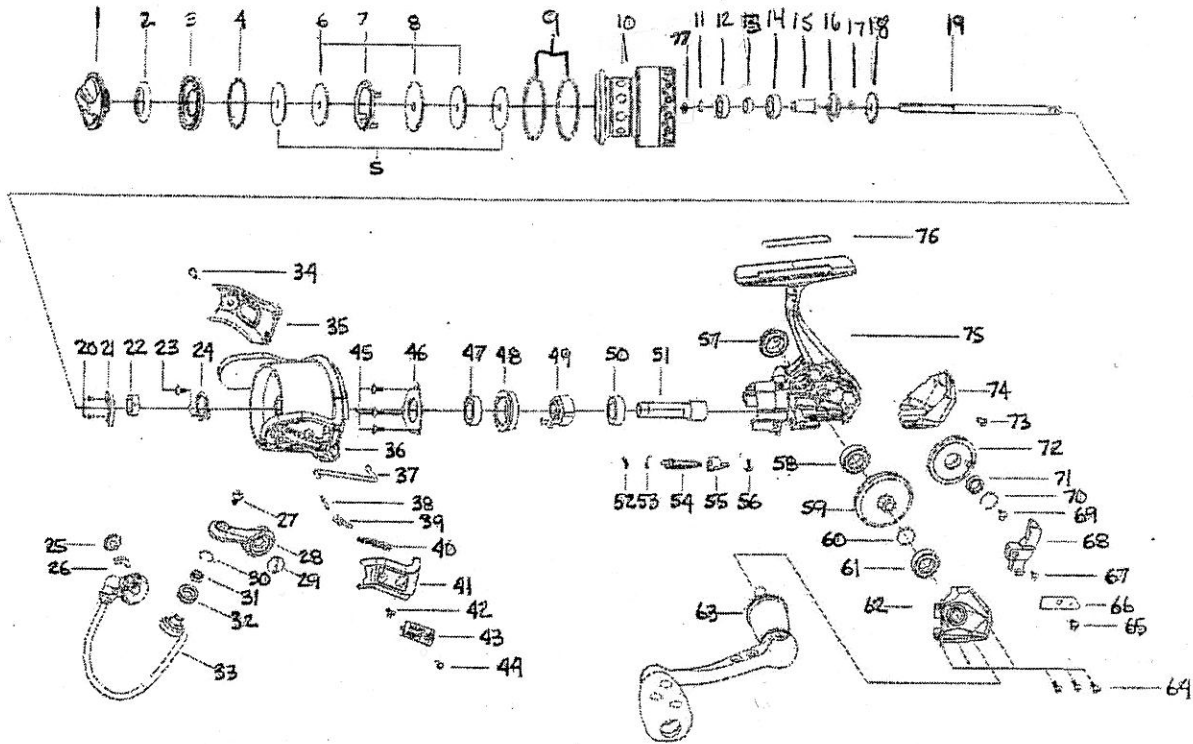

Soron STX 10

ITEM#	DESCRIPTION	Soron STX 10	ITEM#	DESCRIPTION	Soron STX 10	ITEM#	DESCRIPTION	Soron STX 10
1	DRAG KNOB ASSY	1204849	27	SCREW	1126261	54	ANTI-REVERSE LEVER	1126283
2	WATERPROOF RING	1126240	28	BAIL ARM	1141330	55	ANTI-REVERSE BUTTON	1141335
3	SPOOL COVER	1126241	29	SCREW	1126260	56	SCREW	1111492
4	"O" RING	1126242	30	"C" RETAINER	1126263	57	HANDLE SCREW CAP	1141336
5	KEY WASHER	1126243	31	BALL BEARING	1126264	58	BALL BEARING	1126286
6	WASHER	1126244	32	LINE ROLLER	1126265	59	DRIVE GEAR	1126287
7	DRAG KEY RING	1126245	33	BAIL ASSY	1141331	60	WASHER	1085287
8	EARED WASHER	1126246	34	SCREW	1126267	61	BALL BEARING	1126288
9	"O" RING	1141326	35	ROTOR COVER	1141332	62	BODY COVER	1141337
10	SUPERLINE SPOOL ASSY	1141327	36	ROTOR	1141333	63	HANDLE ASSY	1141338
10	SPOOL ASSY ALUM SPARE	1141328	37	KICK LEVER	1126270	64	SCREW	1126291
11	"C" RETAINER	1126251	38	BAIL LEVER	1126271	65	SCREW	1126292
12	BALL BEARING	1108918	39	BAIL SLIDER	1126272	66	SLIDER RETAINER	1126293
13	SLEEVE	1126252	40	SPRING	1126273	67	SCREW	1128145
14	BALL BEARING	1108918	41	ROTOR COVER	1141334	68	SLIDER	1126294
15	RETAINER SLEEVE	1126253	42	SCREW	1126275	69	SCREW	1126295
16	WATERPROOF RING	1126254	43	ROTOR LOGO PLATE	1126276	70	"C" RETAINER	1128147
17	WATERPROOF RING	1126255	44	SCREW	1126267	71	BALL BEARING	1112125
18	CLICK GEAR	1126256	45	SCREW	1126277	72	OSCILLATION GEAR	1126296
19	MAIN SHAFT	1178874	46	BALL BEARING RETAINER	1126278	73	SCREW	1126297
20	SCREW	1111505	47	BALL BEARING	1127926	74	REAR COVER	1141339
21	BALANCE BLOCK	1141329	48	BALL BEARING HOLDER	1127927	75	BODY	1141340
22	NUT	1085618	49	ONE WAY CLUTCH BEARING	1108907	76	BODY DECORATION PLATE	1141341
23	SCREW	1128145	50	BALL BEARING	1127926	77	WASHER .5mm	1178875
24	NUT RETAINER	1126259	51	PINION GEAR	1127925	77	WASHER .3mm	1178876
25	SCREW	1126260	52	OWC BEARING SPRING	1128146			
26	BALANCE BLOCK	1140831	53	SPRING	1102147			